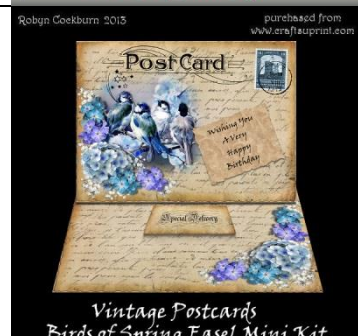

**Vintage Postcards
Birds of Spring Easel Mini Kit**