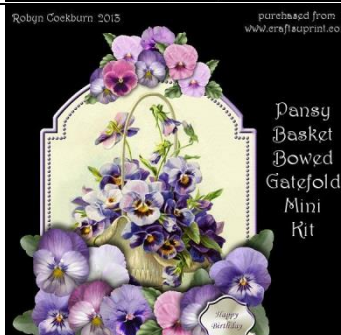

**Basket of Poppies
3D Card Kit**

**Basket of African Violets
3D Card Kit**

**Basket of Luscious Roses
3D Card Kit**

**Call Of The Wild Triptych
Easel Card Kit**

**Tiger Cubs Triptych
Easel Card Kit**

**African Safari Triptych
Easel Card Kit**

**Koalas
Triptych Easel Card Kit**

**Baby Boy
Bowed
Gatefold
Mini Kit**

**Baby Girl
Bowed
Gatefold
Mini Kit**

**Pansy
Basket
Bowed
Gatefold
Mini Kit**

**The Lilly Pond
Bowed
Gatefold
Mini Kit**

**Box of Gold Poinsettias
3D Card Kit**