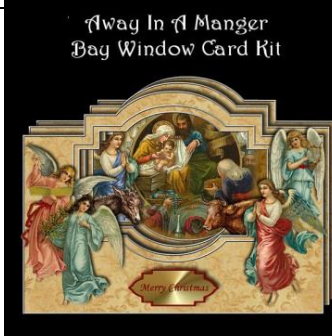

Robyn Coekburn 2012 purchased from www.craftsuprint.com