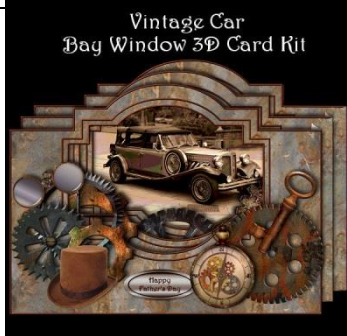

Robyn Coekburn 2012 purchased from www.craftsuprint.com