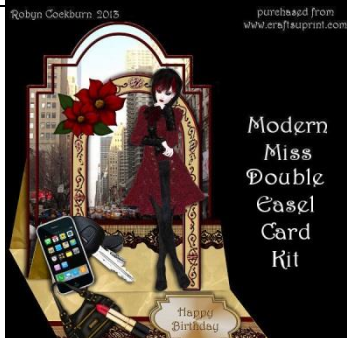

African
Violets
Flower Pot
Tent Card
Kit

Modern
Miss
Double
Easel
Card
Kit