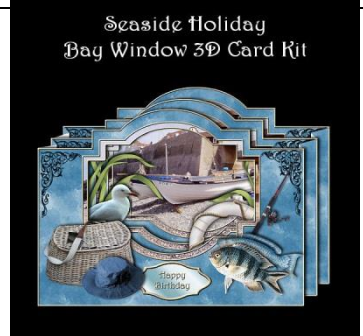

Robyn Coekburn 2012 purchased from www.craftsuprint.com