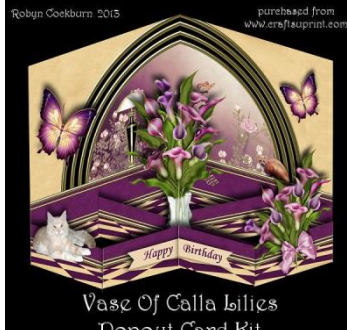

Vase Of Calla Lilies
Popout Card Kit