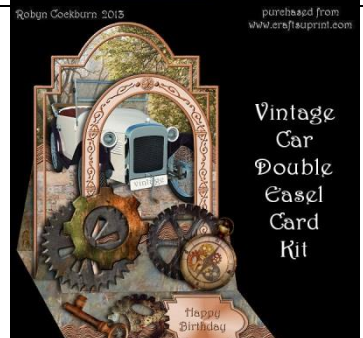

Mauve
Lilies
Flower Pot
Tent Card
Kit

Modern
Miss
Double
Easel
Card
Kit

Vintage
Car
Double
Easel
Card
Kit