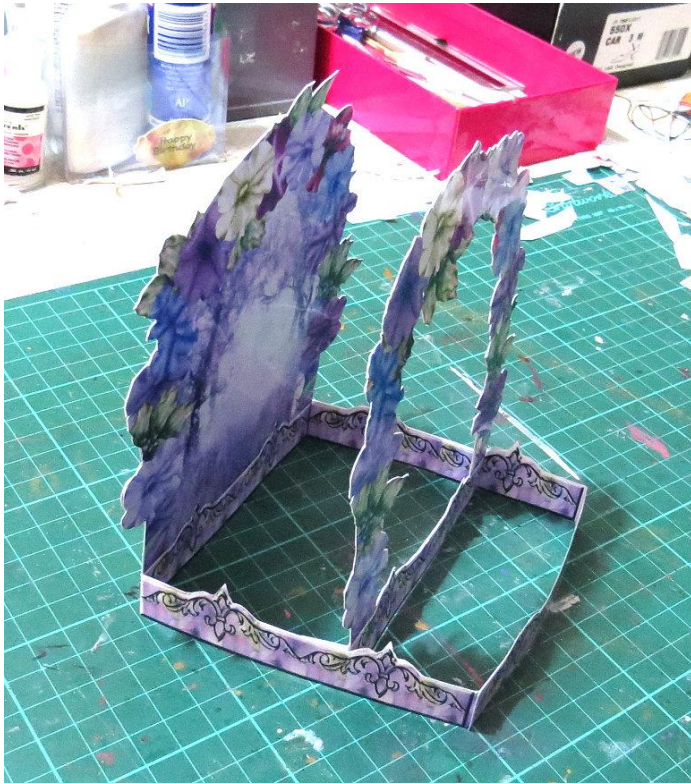

Double Arch 3D Card Instructions

Robyn Cockburn 2014

purchased from www.craftsuprint.com

These designs & more available at <http://www.craftsuprint.com/robyn-cockburn/>

1. Print both sheets. I used 180gsm gloss photo card stock.
2. These cards fit in a C5 envelope.
3. When cutting the front arch, cut around the bottom and around one flower and leaf. Cut the rest out roughly, then glue back to back, using a glue that will allow you to slide the pieces over each other and line up the bottom edge and the flowers you cut around.

6. Fold the base pieces along each join. Glue the two base pieces together at the tab.

7. Glue the small base pieces to the back – only three are needed. One section will be blank and later have the back arch attached to it.

8. Glue the base into a square with the other tab.

9. Attach the back arch to the inside back of the base.

10. Using tape or glue on the tabs attach the front arch approximately 2/3 of the way towards the front of the base.

11. Add your decoupage items wherever you wish.

When flat your card will look like this and will fit into a C5 envelope. (Size is approx. 21cm x 15cm when flat).

On the back there is space for your own message.