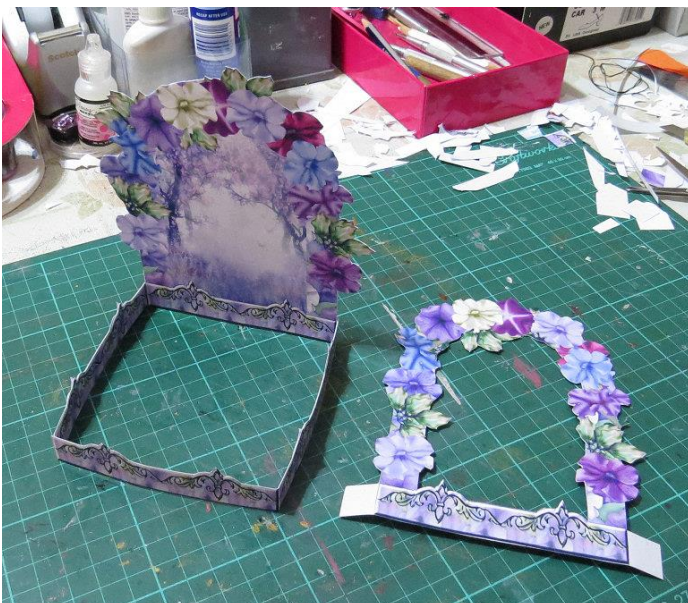

Double Arch 3D Card Instructions

Robyn Cockburn 2014

purchased from www.craftsuprint.com

These designs & more available at <http://www.craftsuprint.com/robyn-cockburn/>

1. Print both sheets. I used 180gsm gloss photo card stock.
2. These cards fit in a C5 envelope.
3. When cutting the front arch, cut around the bottom and around one flower and leaf. Cut the rest out roughly, then glue back to back, using a glue that will allow you to slide the pieces over each other and line up the bottom edge and the flowers you cut around.

4. Wipe off any excess glue before finishing the cutting. I used small scissors and a paper knife for the cuts in the centre of the arch.

5. Do the same for the back arch – not cutting out the centre, of course.

6. Fold the base pieces along each join. Glue the two base pieces together at the tab.

7. Glue the small base pieces to the back – only three are needed. One section will be blank and later have the back arch attached to it.

8. Glue the base into a square with the other tab.

9. Attach the back arch to the inside back of the base.

10. Using tape or glue on the tabs attach the front arch approximately 2/3 of the way towards the front of the base.