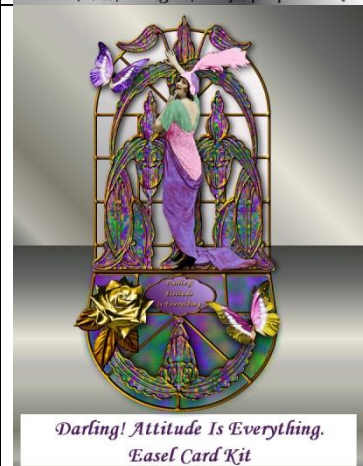

Here are a few samples of my other card kits. Please view my homepage to see more at

<http://www.craftsuprint.com/robyn-cockburn/>