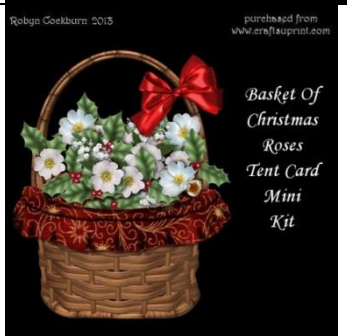

Here are a few samples of my other card kits. Please view my homepage to see more at

<http://www.craftsuprint.com/robyn-cockburn/>